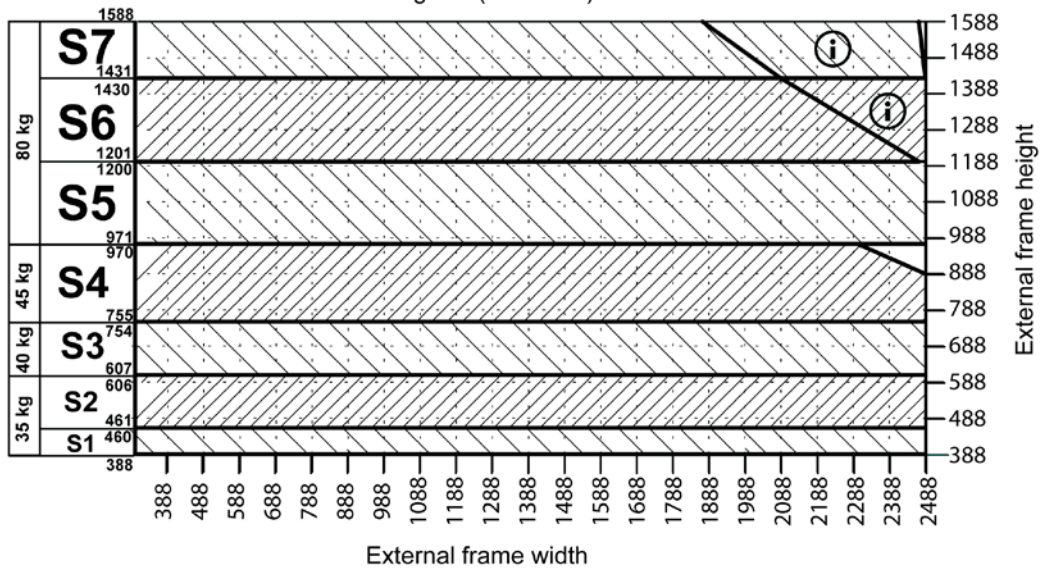

Maximum sizes and loads
Classic Hinge

Triple glass (3 x 4 mm)

Double glass (2 x 4 mm)

(i) For sash weight above 60 kg see drawing 1698-109