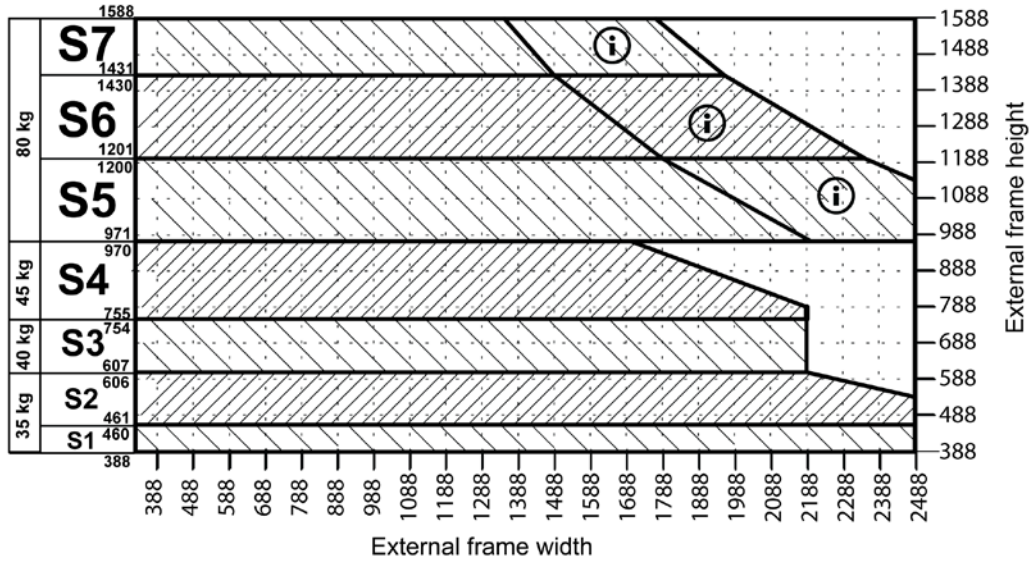

Maximum sizes and loads
Classic Hinge

Triple glass (3 x 4 mm)

Double glass (2 x 4 mm)

(i) For sash weight above 60 kg see drawing 1698-109