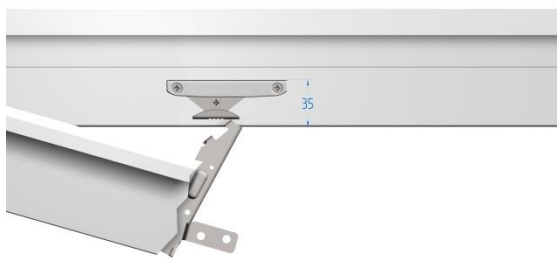

Spilka Safety catch for side hung windows

Our safety catch for use on side hung windows consists of three components where the safety catch and the keeper for catch are in stainless steel.

The safety catch is of solid construction, easy to operate and a competitive alternative to other ventilation and safety devices.